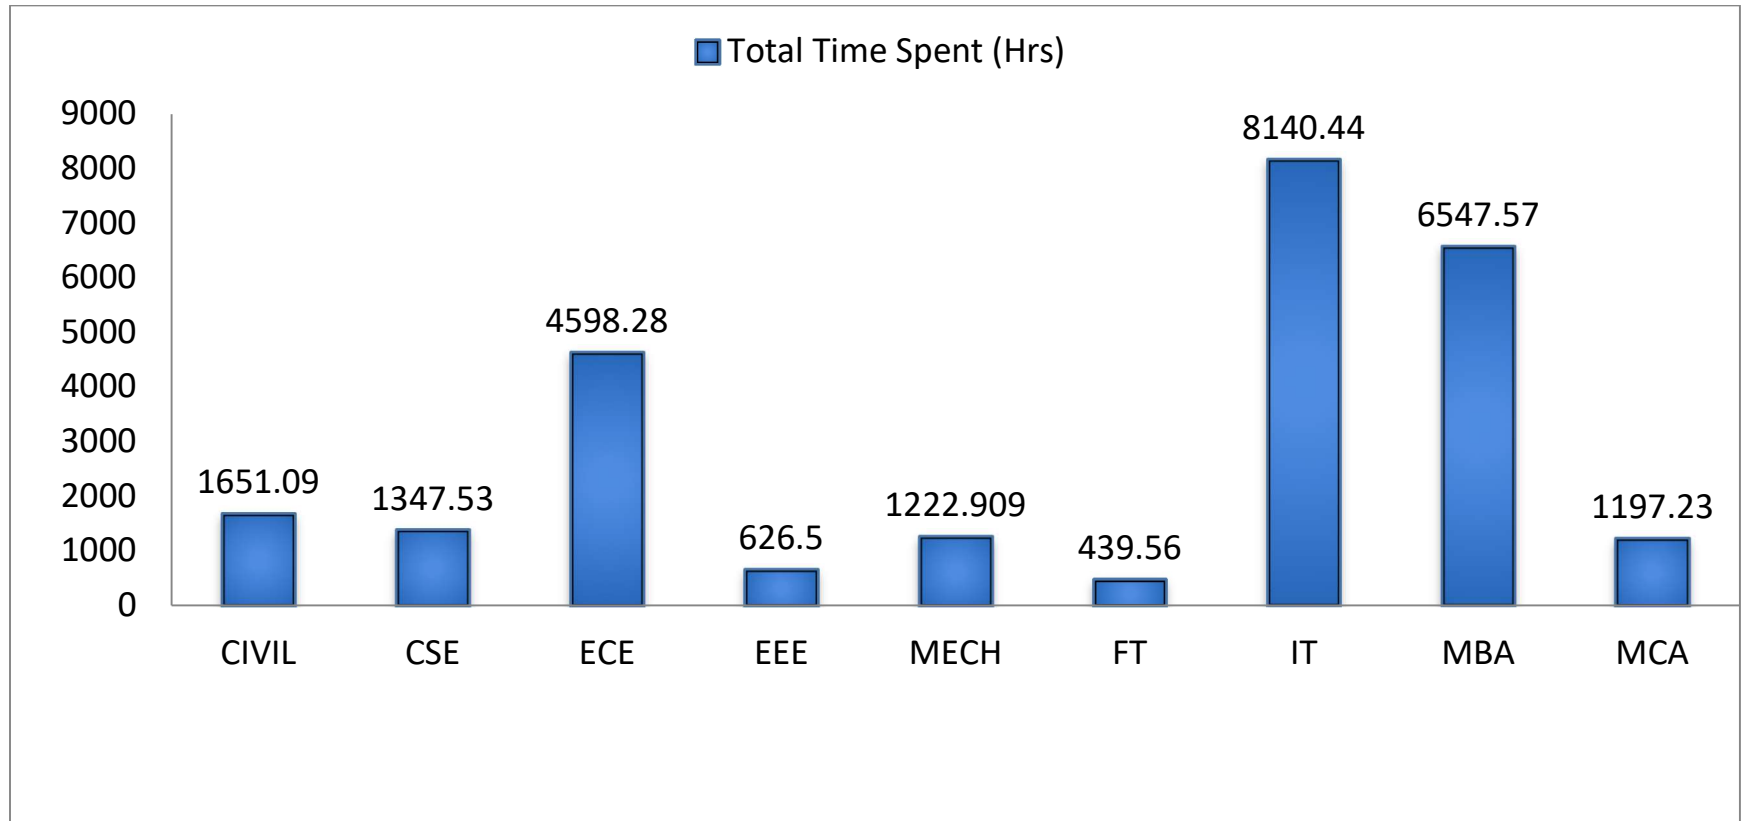

Sona College of Technology, Salem – 5
(An Autonomous Institution)
BLACKBOARD UTILIZATION REPORT
2018 – 2019

Total Hit Counts

Total Time Spent

Department	Utilization		
	Absolute hours	Hits	% Utilized
CIVIL	1651.09	61053	100%
CSE	1347.53	41820	
ECE	4598.28	100391	
EEE	626.5	29862	
MECH	1222.909	59699	
FT	439.56	18835	
IT	8140.44	199543	
MBA	6547.57	102439	
MCA	1197.23	43262	