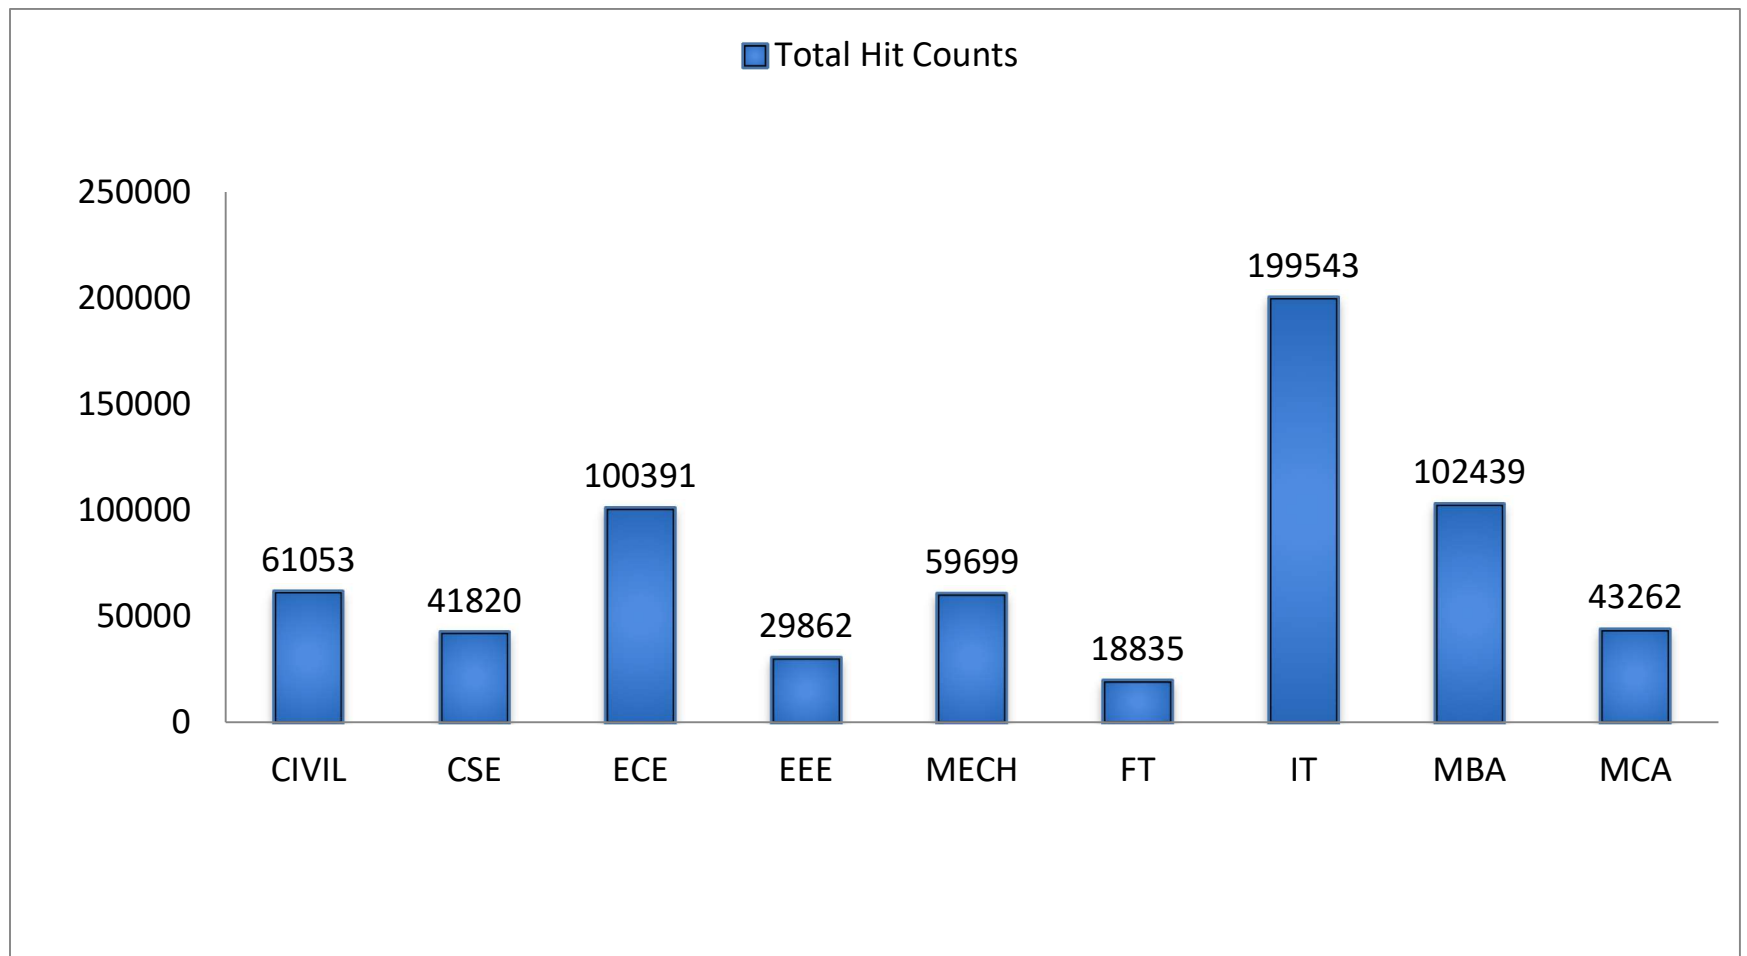

Sona College of Technology, Salem – 5
(An Autonomous Institution)
BLACKBOARD UTILIZATION REPORT
2018 – 2019

Total Hit Counts

Total Time Spent

Department	Utilization		
	Absolute hours	Hits	% Utilized
CIVIL	1651.09	61053	100%
CSE	1347.53	41820	
ECE	4598.28	100391	
EEE	626.5	29862	
MECH	1222.909	59699	
FT	439.56	18835	
IT	8140.44	199543	
MBA	6547.57	102439	
MCA	1197.23	43262	